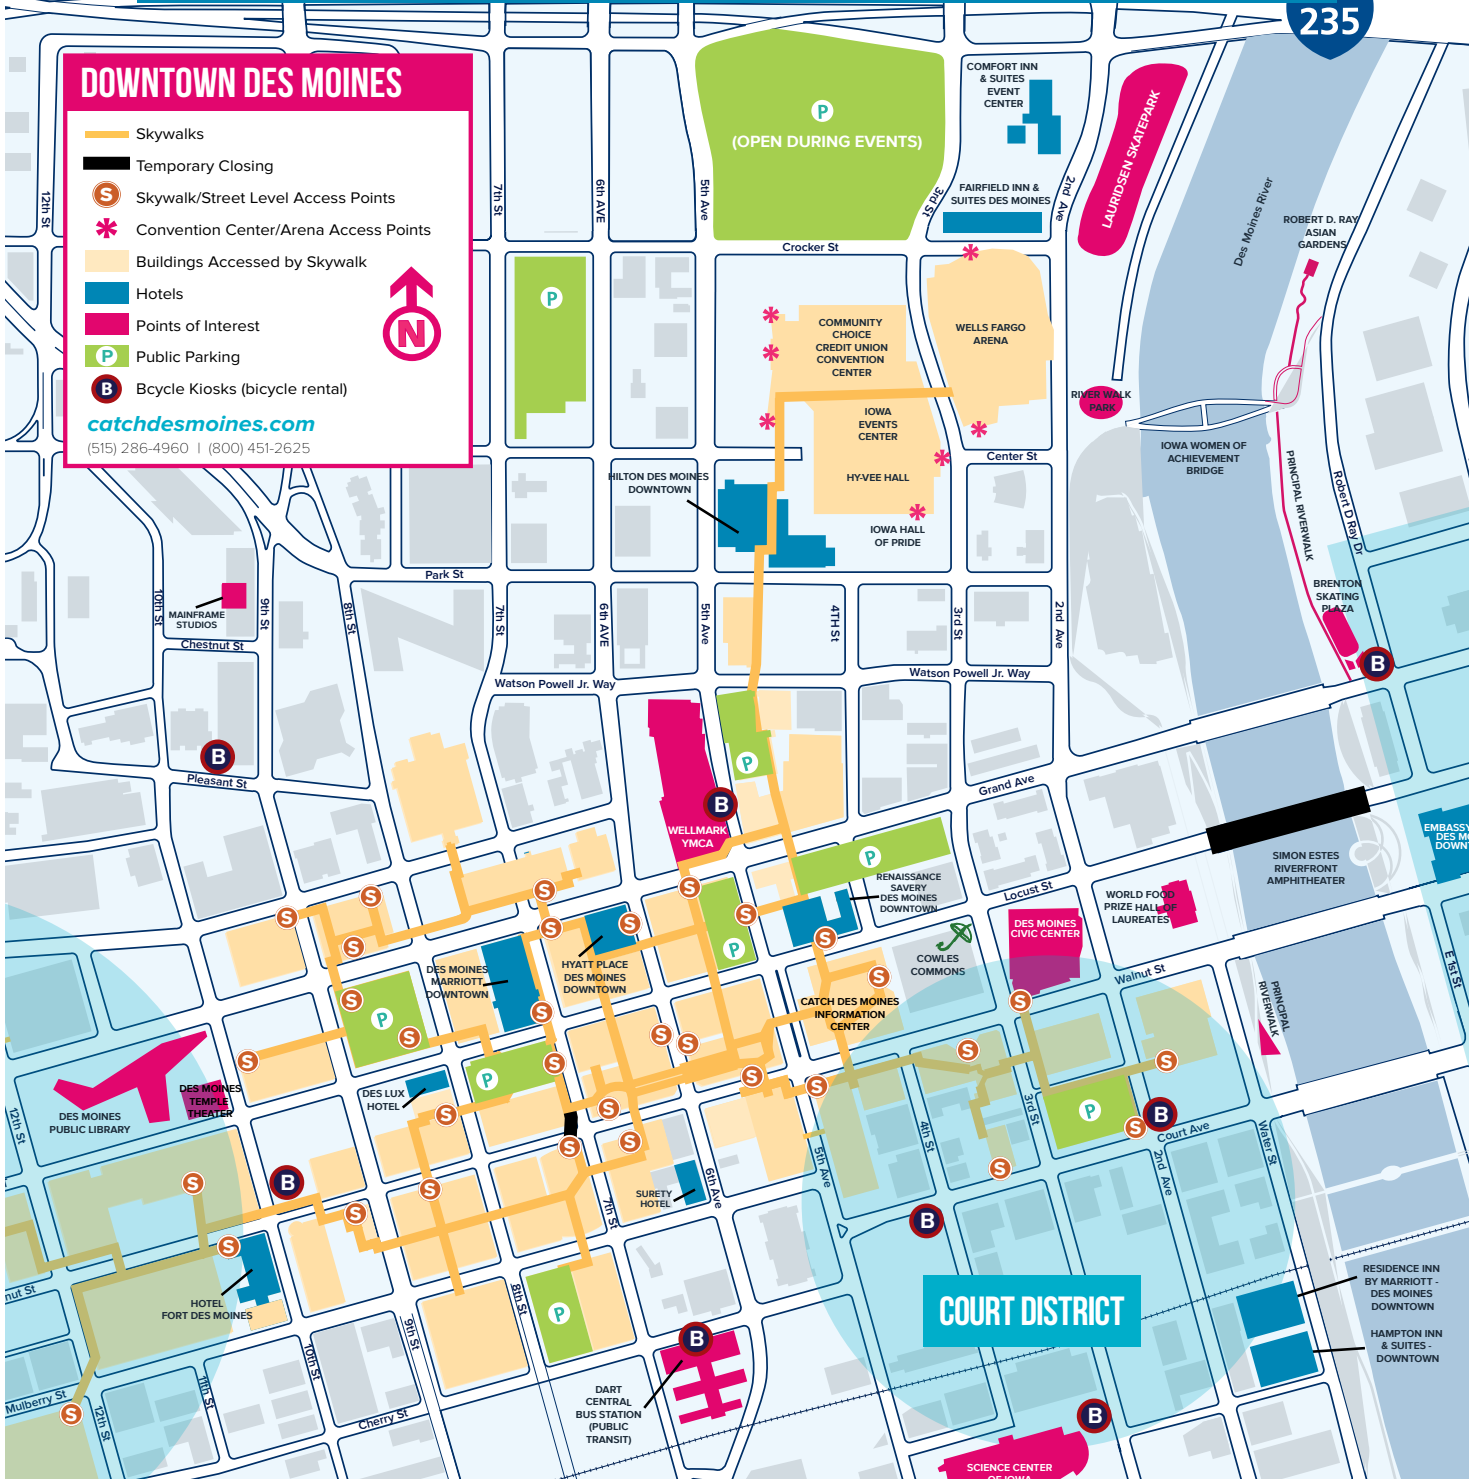

SKYWALK NAVIGATION MAP

235

DOWNTOWN DES MOINES

- Skywalks
- Temporary Closing
- Skywalk/Street Level Access Points
- Convention Center/Arena Access Points
- Buildings Accessed by Skywalk
- Hotels
- Points of Interest
- Public Parking
- Bicycle Kiosks (bicycle rental)

catchdesmoines.com
(515) 286-4960 | (800) 451-2625

For a complete library of maps,
visit catchdesmoines.com/maps

CATCH
DES MOINES
catchdesmoines.com